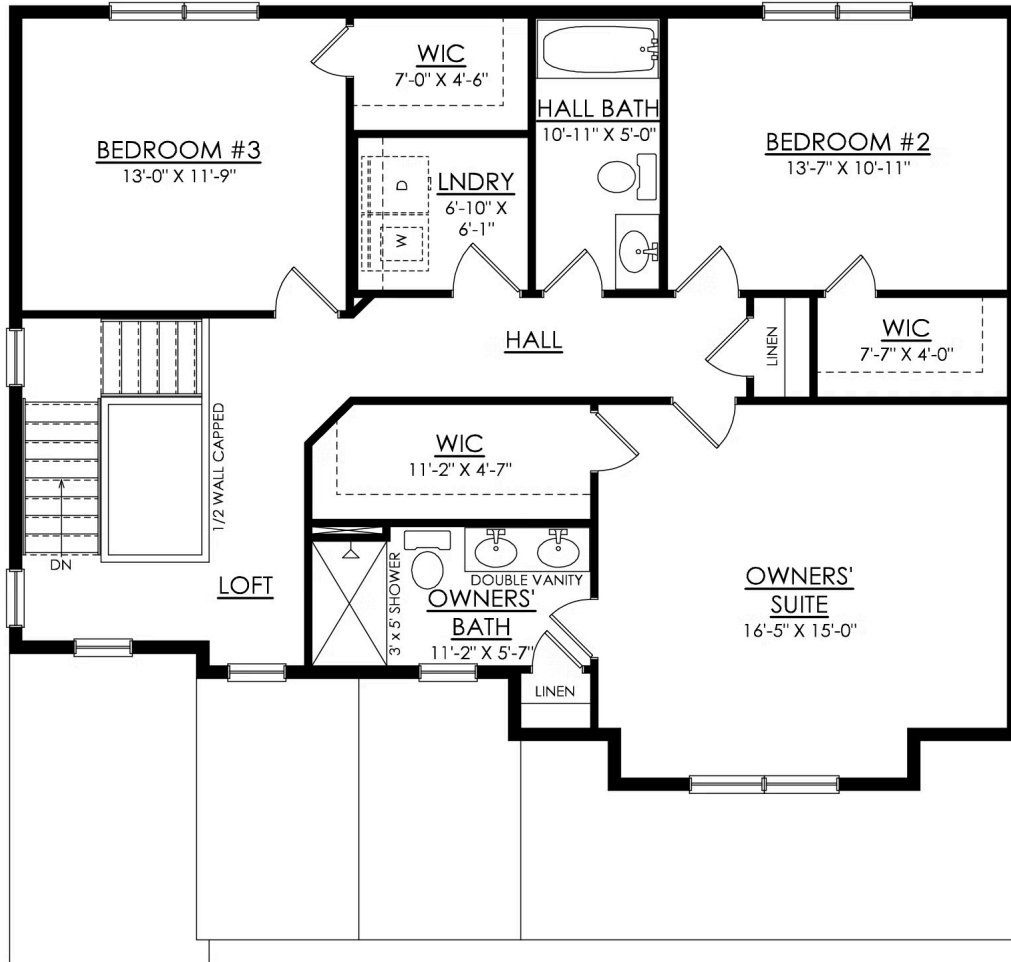

Whitehall Floor Plan

In Ridings at Parkland from **\$679,900**

PLAN DETAILS

Pricing from **\$679,900**

3 Beds 2.5 Baths 2,546 Sq Ft

3 Story 2 Car Garage

Craftsman Elevation

Step into luxury with The Whitehall, an impressively designed home featuring a stylish and unique 3-Story floor plan. Enter the 1st Floor through the convenient 2-Car Garage, and be greeted by the Family Foyer, a perfect place to keep your coats, shoes, and any other items out of sight. Enhance this floor by finishing the additional room and rough-in bathroom for an extra bedroom or workspace. Take the stairs to the 2nd Floor and be awed by the spacious Entry, Guest Foyer, and Great Room with stunning views of the covered front porch. The Great Room seamlessly flows into the chic Kitchen, equipped with a corner pantry and a large kitchen island with an undermount sink and overhang for seating. Entertain in style with a grand Dining Room or work from home in the private Study. Head to the 3rd ... Read More at tuskeshomes.com

PLAN FEATURES

- 3 Bedrooms
- 2.5 Bathrooms
- 2-Car Garage
- Starting at 2,546 Square Feet
- Granite or Quartz Kitchen Countertops
- 42" Wellborn Kitchen Wall Cabinets with Crown Moulding and Full Extension Wood Dovetail Drawers
- GE Stainless Steel Range/Oven, Microwave, and Dishwasher
- Elevated Front Porch
- 2nd Floor Laundry Room
- Family Foyer on 1st Floor
- Guest Foyer on 2nd Floor
- Spacious Owners' Suite including a Private Bath featuring a 3'x5' Owners' Shower with Tiled Walls and Soap Shelf.
- Optional 4th Bedroom and Finished Bath on 1st Floor

Whitehall Floor Plan

In Ridings at Parkland from \$679,900

Whitehall Floor Plan

In Ridings at Parkland from \$679,900

WHITEHALL TRADITIONAL STARTING AT 2546 SF 1ST FLOOR PLAN

Whitehall Floor Plan

In Ridings at Parkland from \$679,900