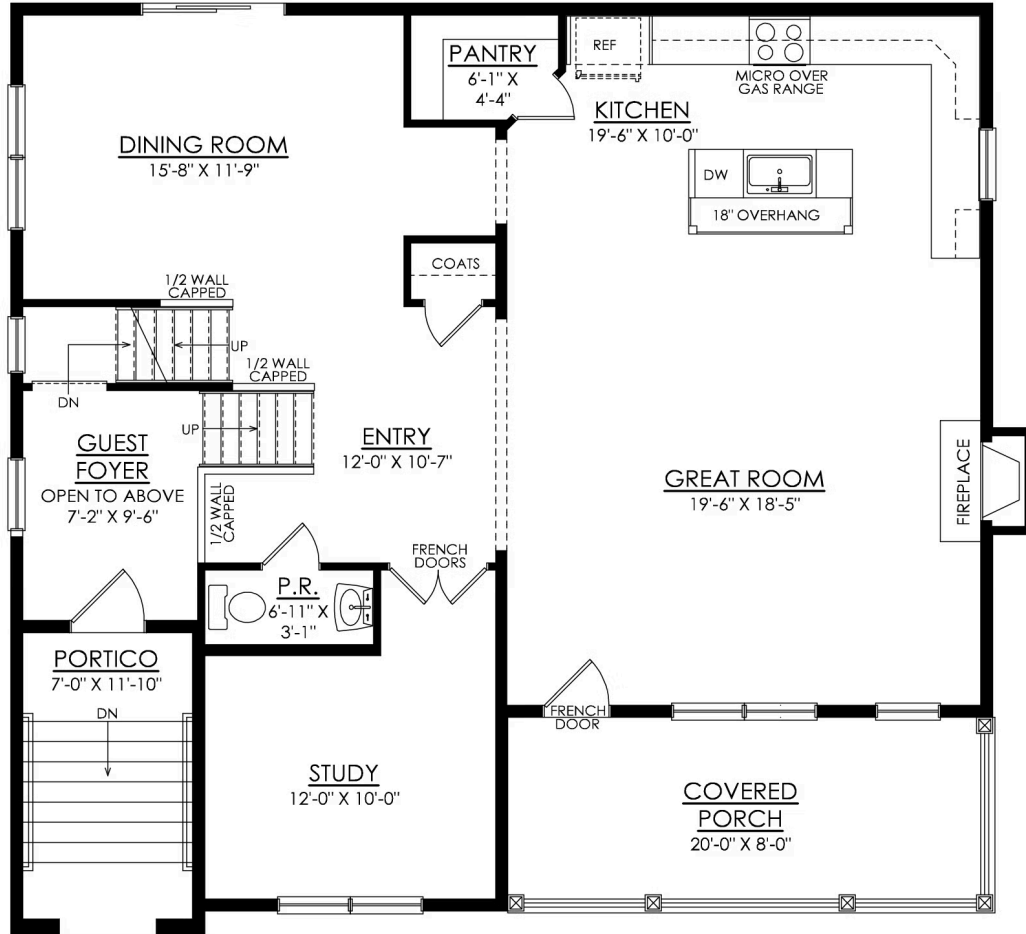

Whitehall Floor Plan

In Ridings at Parkland from **\$679,900**

PLAN DETAILS

Pricing from **\$679,900**

3 Beds 2.5 Baths 2,546 Sq Ft

3 Story 2 Car Garage

Craftsman Elevation

Step into luxury with The Whitehall, an impressively designed home featuring a stylish and unique 3-Story floor plan. Enter the 1st Floor through the convenient 2-Car Garage, and be greeted by the Family Foyer, a perfect place to keep your coats, shoes, and any other items out of sight. Enhance this floor by finishing the additional room and rough-in bathroom for an extra bedroom or workspace. Take the stairs to the 2nd Floor and be awed by the spacious Entry, Guest Foyer, and Great Room with stunning views of the covered front porch. The Great Room seamlessly flows into the chic Kitchen, equipped with a corner pantry and a large kitchen island with an undermount sink and overhang for seating. Entertain in style with a grand Dining Room or work from home in the private Study. Head to the 3rd ... Read More at tuskeshomes.com

PLAN FEATURES

- 3 Bedrooms
- 2.5 Bathrooms
- 2-Car Garage
- Starting at 2,546 Square Feet
- Granite or Quartz Kitchen Countertops
- 42" Wellborn Kitchen Wall Cabinets with Crown Moulding and Full Extension Wood Dovetail Drawers
- GE Stainless Steel Range/Oven, Microwave, and Dishwasher
- Elevated Front Porch
- 2nd Floor Laundry Room
- Family Foyer on 1st Floor
- Guest Foyer on 2nd Floor
- Spacious Owners' Suite including a Private Bath featuring a 3'x5' Owners' Shower with Tiled Walls and Soap Shelf.
- Optional 4th Bedroom and Finished Bath on 1st Floor

Whitehall Floor Plan

In Ridings at Parkland from \$679,900

Whitehall Floor Plan

In Ridings at Parkland from \$679,900

WHITEHALL TRADITIONAL STARTING AT 2546 SF 1ST FLOOR PLAN

Whitehall Floor Plan

In Ridings at Parkland from \$679,900