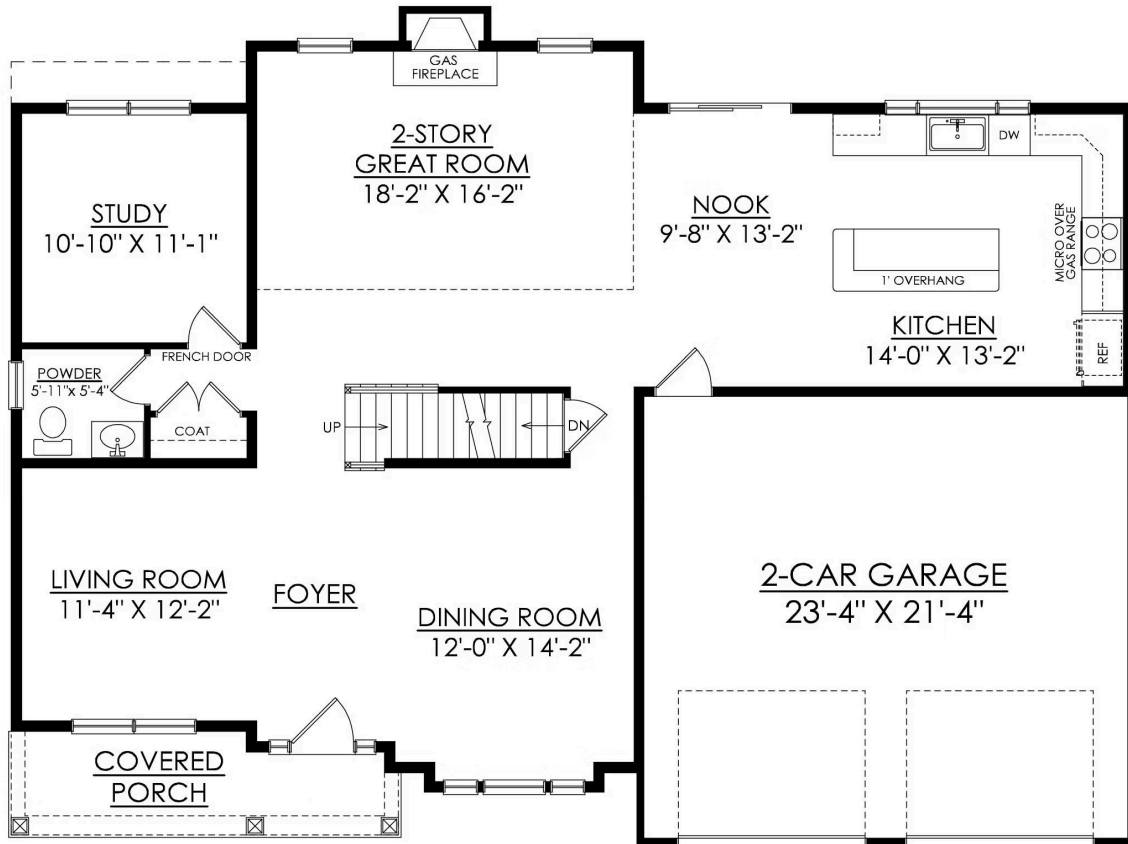

Breckenridge Floor Plan

In The Village at Hobson Square from **\$769,900**

PLAN DETAILS

Pricing from **\$769,900**

4 Beds 2.5 Baths 2,948 Sq Ft

2 Story 2 Car Garage

Farmhouse Elevation

The Breckenridge is a luxurious single-family home with over 2,900 sq ft of living space, perfect for those who appreciate fine living and require extra room. Enjoy entertaining guests in the beautiful 2-story Great Room or cozy up in the nearby Living Room. The spacious Kitchen features ample counter space with versatile configurations. Host formal dinners in the elegant Dining Room or work from home in the private Study with a convenient nearby Powder Room. The lavish Owners' Suite is situated on the second floor, offering a Sitting Room and a private full Bathroom for maximum comfort. Additionally, three more generously sized Bedrooms share a hall bath, with a convenient second-floor Laundry Room nearby. With the popular optional Breckenridge Grande package, enjoy an alternate second flo ... Read More at tuskeshomes.com

Breckenridge Floor Plan

In The Village at Hobson Square from \$769,900

Traditional Elevation

Breckenridge Floor Plan

In The Village at Hobson Square from \$769,900

BRECKENRIDGE TRADITIONAL
STARTING AT 2954 SF
PREMIER

1ST FLOOR PLAN

Breckenridge Floor Plan

In The Village at Hobson Square from \$769,900

BRECKENRIDGE TRADITIONAL
STARTING AT 2954 SF
PREMIER

2ND FLOOR PLAN

Breckenridge Floor Plan

In The Village at Hobson Square from **\$769,900**

Breckenridge Floor Plan

In The Village at Hobson Square from **\$769,900**

Breckenridge Floor Plan

In The Village at Hobson Square from **\$769,900**

Breckenridge Floor Plan

In The Village at Hobson Square from **\$769,900**