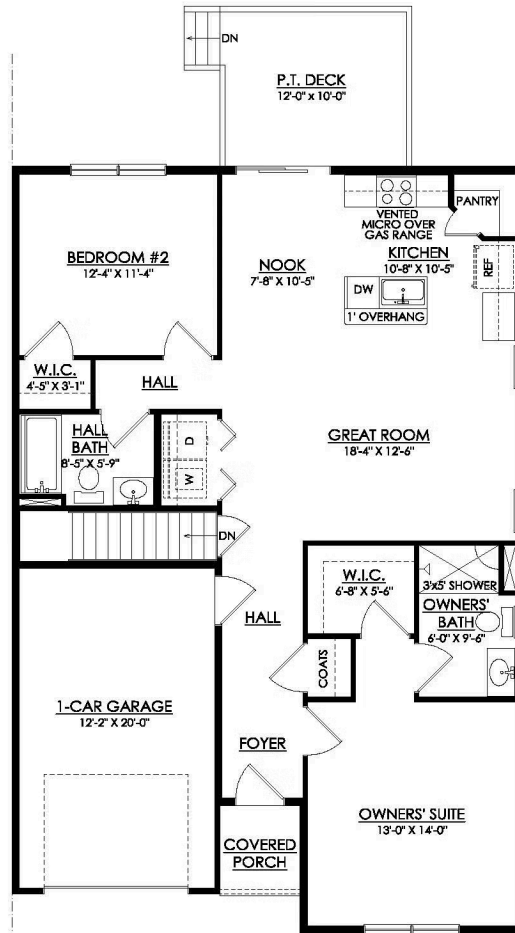

411B PIN OAK DRIVE #83B

White Haven, PA 18661

GO COTTAGES- MAPLE
1ST FLOOR PLAN
GO83B