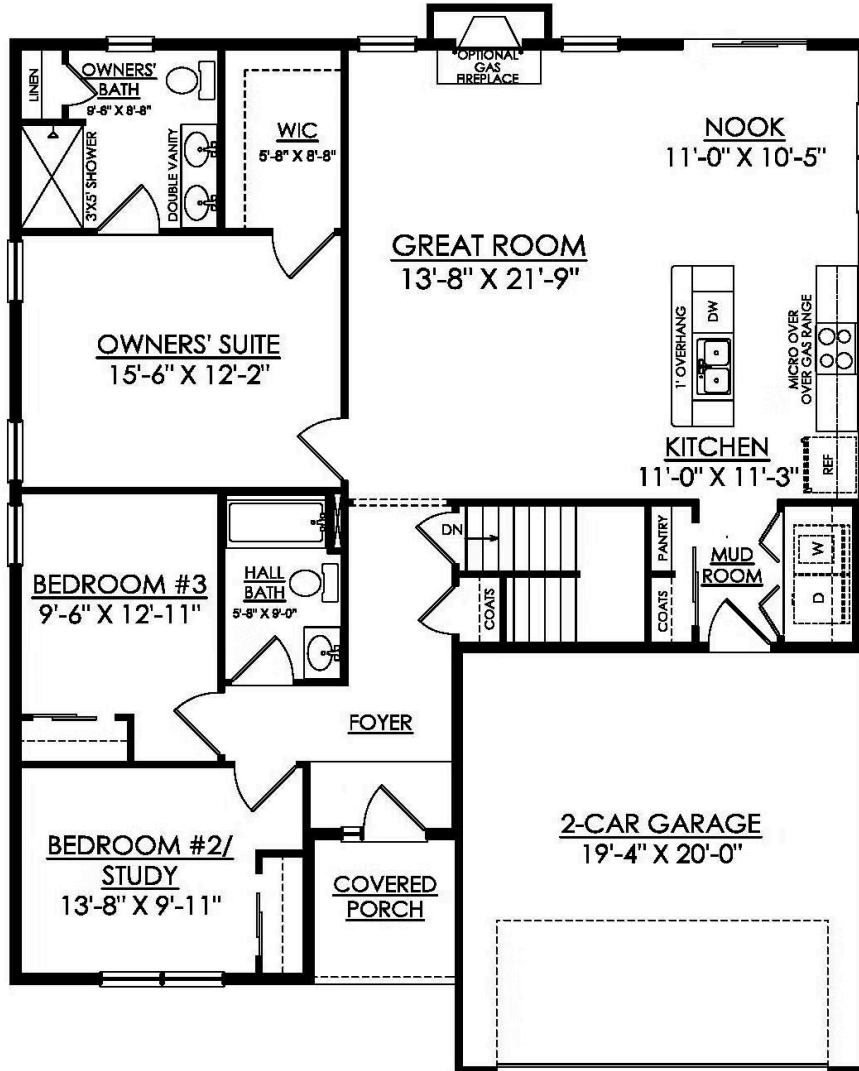

419 Pin Oak Drive #87

White Haven, PA 18661

HOME DETAILS

- 3 Beds 2.0 Baths 1,530 Sq Ft
- 1 Story 2 Car Garage

Pinehurst Traditional

Additional Details About This Quick Delivery Home Coming Soon! Discover the ultimate home sweet home with the Pinehurst! This cozy ranch-style floor plan is perfect for those seeking a stress-free lifestyle. The open-concept design is both efficient and inviting, making it the perfect space for hosting guests and enjoying quality time with loved ones. The Kitchen, with its island and over... Read More at tuskeshomes.com

HOME FEATURES

- 3 Bedrooms
- 2 Bathrooms
- 2-Car Garage
- 1,530 Square Feet
- Ranch Style Floor Plan for Single-Floor Living
- 8' Daylight Basement
- 10'x12' Pressure Treated Wood Deck with Steps & Railings to Grade
- GE Stainless Steel Range/Oven, Microwave, and Dishwasher
- Accent Lighting Package in Great Room, Kitchen and Owners' Bedroom, including Additional LED Recessed Lights
- 2 Winslow Pendants Above Kitchen Island
- 40" Direct Vent Corner Fireplace
- Owners' Suite including Private Bath with Double Vanity
- Backsaver Vanities in Bathrooms

419 PIN OAK DRIVE #87

White Haven, PA 18661

PINEHURST TRADITIONAL GOLDEN OAKS STARTING AT 1530 SF