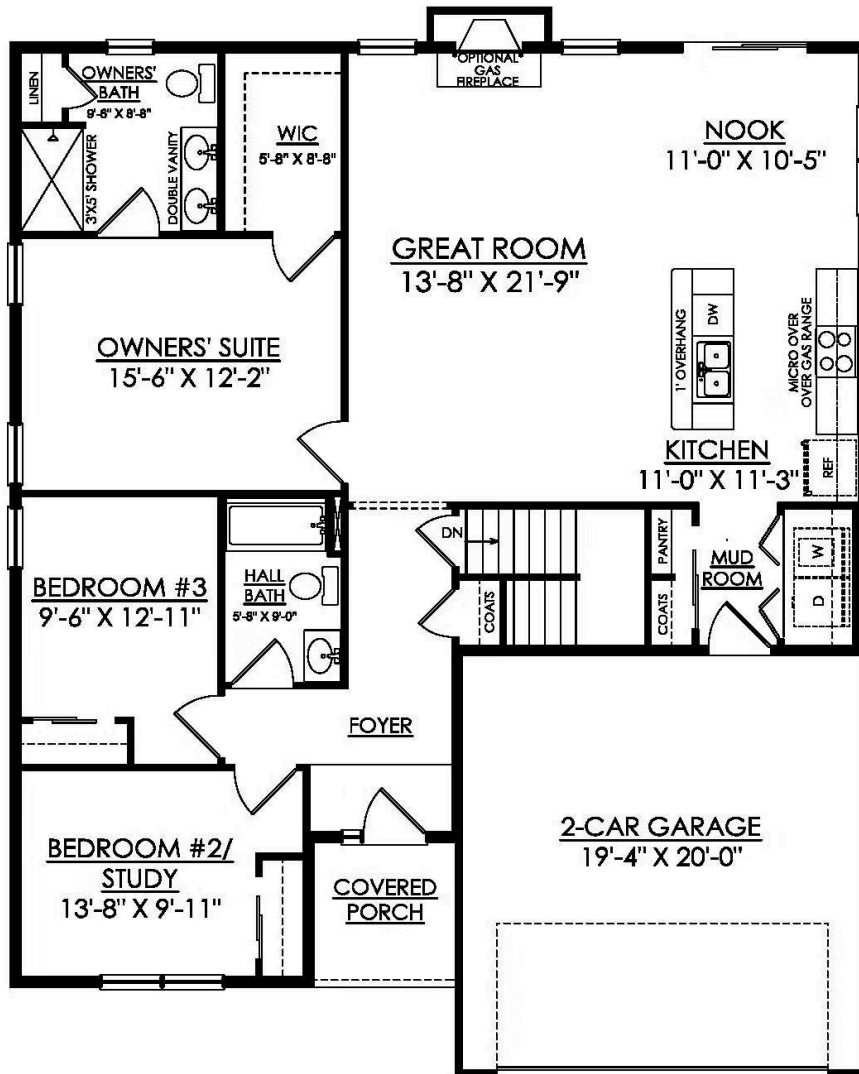

419 Pin Oak Drive #87

White Haven, PA 18661

HOME DETAILS

- 3 Beds 2.0 Baths 1,530 Sq Ft
- 1 Story 2 Car Garage

Pinehurst Traditional

Additional Details About This Quick Delivery Home Coming Soon! Discover the ultimate home sweet home with the Pinehurst! This cozy ranch-style floor plan is perfect for those seeking a stress-free lifestyle. The open-concept design is both efficient and inviting, making it the perfect space for hosting guests and enjoying quality time with loved ones. The Kitchen, with its island and over... Read More at tuskeshomes.com

HOME FEATURES

- 3 Bedrooms
- 2 Bathrooms
- 2-Car Garage
- 1,530 Square Feet
- Ranch Style Floor Plan for Single-Floor Living
- 8' Daylight Basement
- 10'x12' Pressure Treated Wood Deck with Steps & Railings to Grade
- GE Stainless Steel Range/Oven, Microwave, and Dishwasher
- Accent Lighting Package in Great Room, Kitchen and Owners' Bedroom, including Additional LED Recessed Lights
- 2 Winslow Pendants Above Kitchen Island
- 40" Direct Vent Corner Fireplace
- Owners' Suite including Private Bath with Double Vanity
- Backsaver Vanities in Bathrooms

419 PIN OAK DRIVE #87

White Haven, PA 18661

PINEHURST TRADITIONAL GOLDEN OAKS STARTING AT 1530 SF