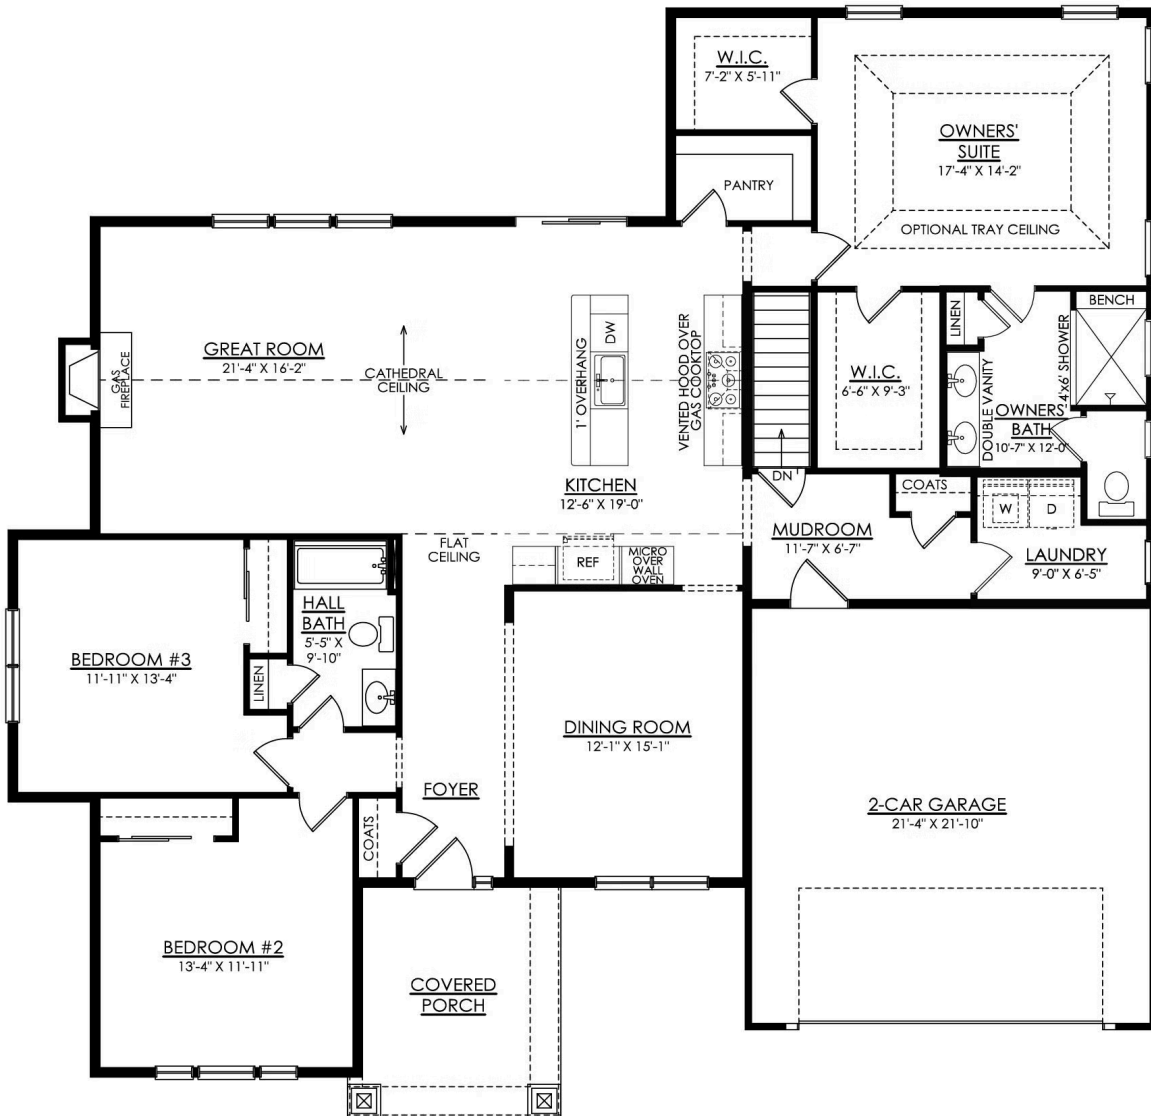

Rockford

Available in 6 Communities

PLAN DETAILS

- 3 Beds 2.0 Baths 2,162 Sq Ft
- 1 Story 2 Car Garage

Cottage Elevation

Introducing the Rockford, an inviting Ranch home designed for both comfort and style and offers a thoughtful layout that maximizes space and functionality. At the heart of the home, the open-concept design of the Great Room and Kitchen creates a welcoming atmosphere. With a grand cathedral ceiling and a wall of windows, there is a sense of openness so that no matter how many people visit, you will never feel cramped. The Owners' Suite tucked away in the back of the home includes two spacious Walk-In Closets, as well as its own ensuite bathroom for added privacy. The Rockford also features two additional Bedrooms that offer flexibility for guests, a home office, or other uses to suit your needs. With thoughtfully designed spaces and a layout that promotes flow and functionality, t ... Read More at tuskeshomes.com

PLAN FEATURES

- 3 Bedrooms
- 2 Baths
- 2-Car Garage
- Starting at 2,124 Square Feet
- Open Concept Great Room and Kitchen
- Kitchen Island with Quartz or Granite Countertops
- GE Stainless Steel Range/Oven, Microwave, and Dishwasher
- Spacious Kitchen Pantry
- Cathedral Ceiling in Great Room
- Owners' Suite with 2 Walk-In Closets and Private Bath
- Covered Front Porch

Rockford

Available in 6 Communities

Rockford

Available in 6 Communities

ROCKFORD CRAFTSMAN 1ST FLOOR PLAN ESTATE

Rockford

Available in 6 Communities

ROCKFORD COTTAGE