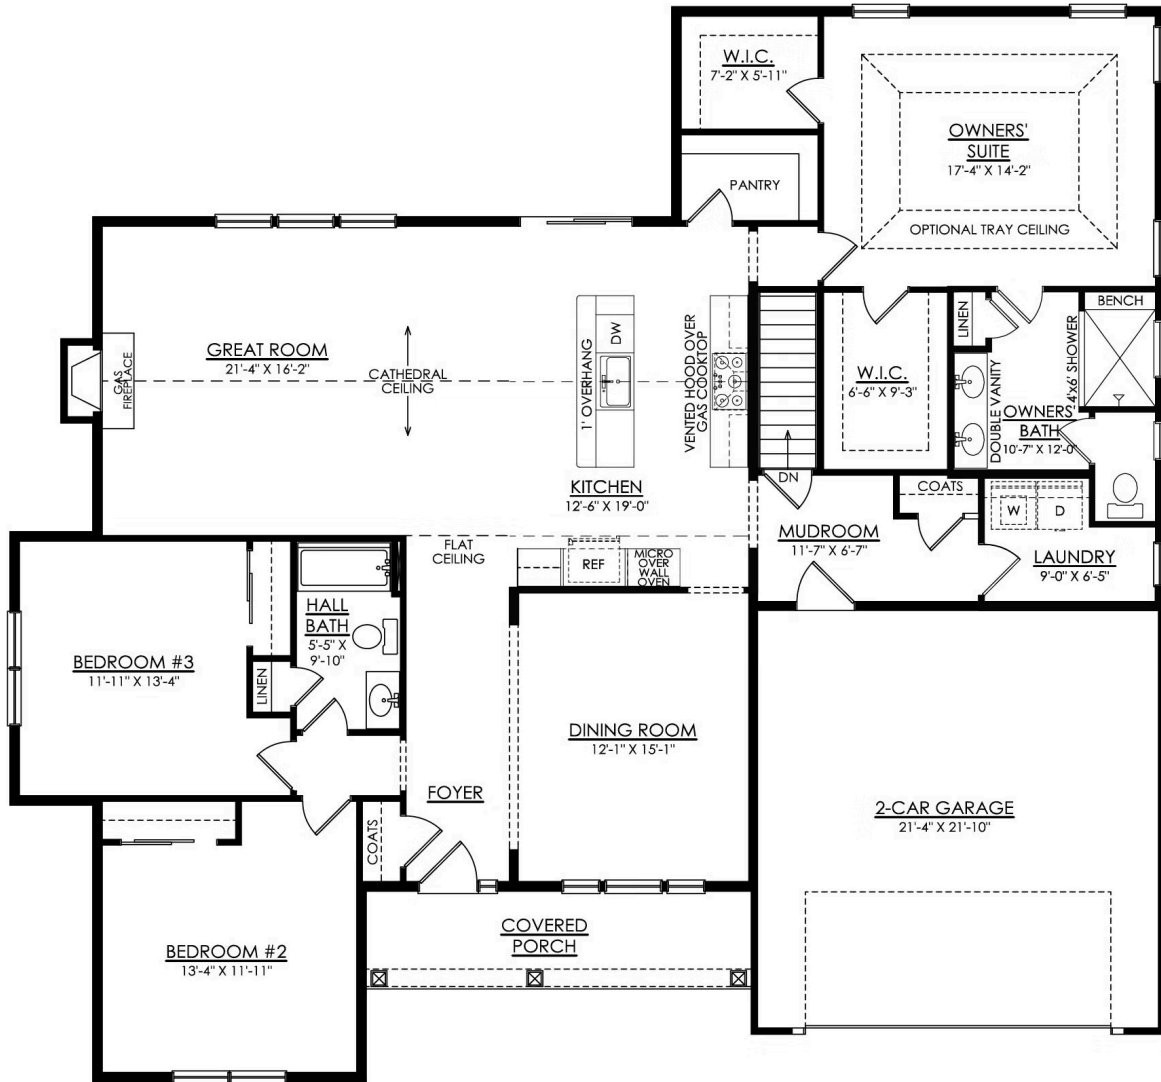

Rockford

Available in 7 Communities

PLAN DETAILS

- 3 Beds 2.0 Baths 2,162 Sq Ft
- 1 Story 2 Car Garage

Cottage Elevation

Introducing the Rockford, an inviting Ranch home designed for both comfort and style and offers a thoughtful layout that maximizes space and functionality. At the heart of the home, the open-concept design of the Great Room and Kitchen creates a welcoming atmosphere. With a grand cathedral ceiling and a wall of windows, there is a sense of openness so that no matter how many people visit, you will never feel cramped. The Owners' Suite tucked away in the back of the home includes two spacious Walk-In Closets, as well as its own ensuite bathroom for added privacy. The Rockford also features two additional Bedrooms that offer flexibility for guests, a home office, or other uses to suit your needs. With thoughtfully designed spaces and a layout that promotes flow and functionality, t ... Read More at tuskeshomes.com

PLAN FEATURES

- 3 Bedrooms
- 2 Baths
- 2-Car Garage
- Starting at 2,124 Square Feet
- Open Concept Great Room and Kitchen
- Kitchen Island with Quartz or Granite Countertops
- GE Stainless Steel Range/Oven, Microwave, and Dishwasher
- Spacious Kitchen Pantry
- Cathedral Ceiling in Great Room
- Owners' Suite with 2 Walk-In Closets and Private Bath
- Covered Front Porch

Rockford

Available in 7 Communities

Rockford

Available in 7 Communities

ROCKFORD CRAFTSMAN
1ST FLOOR PLAN
ESTATE

Rockford

Available in 7 Communities

ROCKFORD COTTAGE

1ST FLOOR PLAN

ESTATE

Rockford

Available in 7 Communities

Rockford

Available in 7 Communities

Rockford

Available in 7 Communities