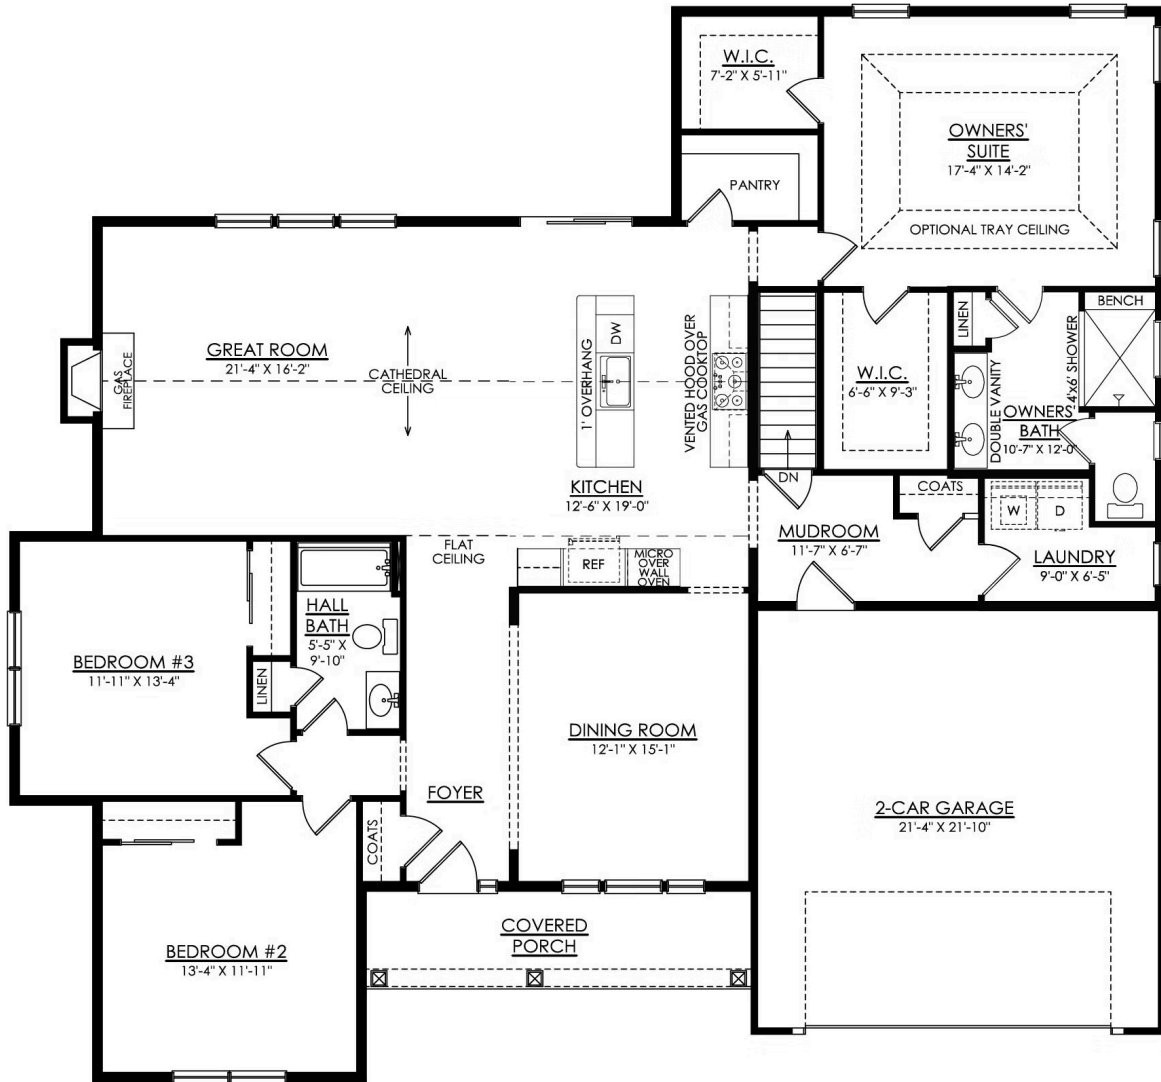

Rockford

Available in 6 Communities

PLAN DETAILS

- 3 Beds 2.0 Baths 2,162 Sq Ft
- 1 Story 2 Car Garage

Cottage Elevation

Introducing the Rockford, an inviting Ranch home designed for both comfort and style and offers a thoughtful layout that maximizes space and functionality. At the heart of the home, the open-concept design of the Great Room and Kitchen creates a welcoming atmosphere. With a grand cathedral ceiling and a wall of windows, there is a sense of openness so that no matter how many people visit, you will never feel cramped. The Owners' Suite tucked away in the back of the home includes two spacious Walk-In Closets, as well as its own ensuite bathroom for added privacy. The Rockford also features two additional Bedrooms that offer flexibility for guests, a home office, or other uses to suit your needs. With thoughtfully designed spaces and a layout that promotes flow and functionality, t ... Read More at tuskeshomes.com

PLAN FEATURES

- 3 Bedrooms
- 2 Baths
- 2-Car Garage
- Starting at 2,124 Square Feet
- Open Concept Great Room and Kitchen
- Kitchen Island with Quartz or Granite Countertops
- GE Stainless Steel Range/Oven, Microwave, and Dishwasher
- Spacious Kitchen Pantry
- Cathedral Ceiling in Great Room
- Owners' Suite with 2 Walk-In Closets and Private Bath
- Covered Front Porch

Rockford

Available in 6 Communities

Rockford

Available in 6 Communities

ROCKFORD CRAFTSMAN 1ST FLOOR PLAN ESTATE

Rockford

Available in 6 Communities

ROCKFORD COTTAGE

1ST FLOOR PLAN

ESTATE

Rockford

Available in 6 Communities

Rockford

Available in 6 Communities

Rockford

Available in 6 Communities