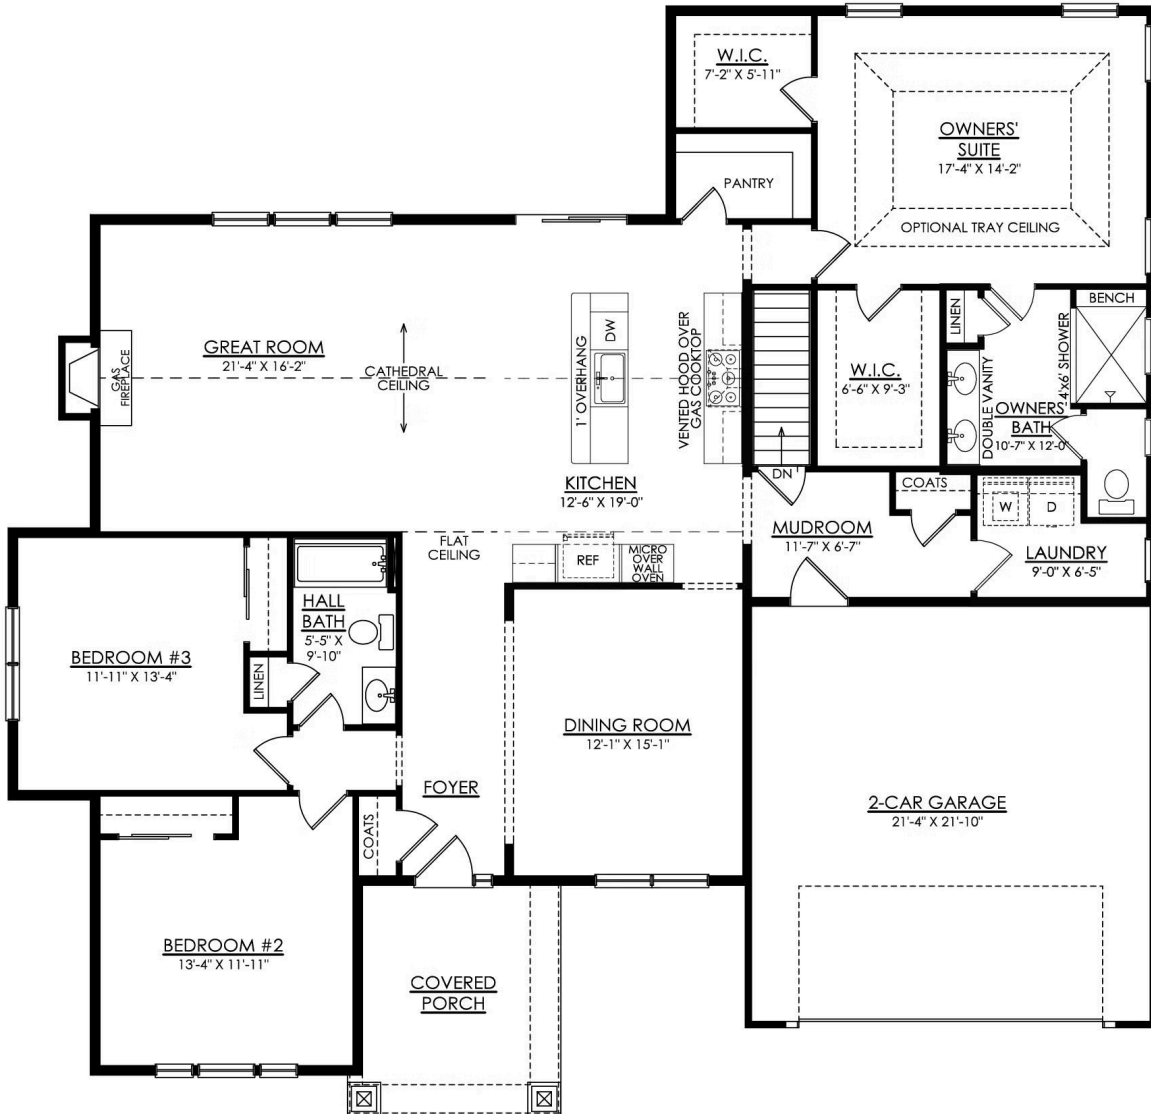

Rockford

Available in 7 Communities

PLAN DETAILS

- 3 Beds 2.0 Baths 2,162 Sq Ft
- 1 Story 2 Car Garage

Cottage Elevation

Introducing the Rockford, an inviting Ranch home designed for both comfort and style and offers a thoughtful layout that maximizes space and functionality. At the heart of the home, the open-concept design of the Great Room and Kitchen creates a welcoming atmosphere. With a grand cathedral ceiling and a wall of windows, there is a sense of openness so that no matter how many people visit, you will never feel cramped. The Owners' Suite tucked away in the back of the home includes two spacious Walk-In Closets, as well as its own ensuite bathroom for added privacy. The Rockford also features two additional Bedrooms that offer flexibility for guests, a home office, or other uses to suit your needs. With thoughtfully designed spaces and a layout that promotes flow and functionality, t ... Read More at tuskeshomes.com

PLAN FEATURES

- 3 Bedrooms
- 2 Baths
- 2-Car Garage
- Starting at 2,124 Square Feet
- Open Concept Great Room and Kitchen
- Kitchen Island with Quartz or Granite Countertops
- GE Stainless Steel Range/Oven, Microwave, and Dishwasher
- Spacious Kitchen Pantry
- Cathedral Ceiling in Great Room
- Owners' Suite with 2 Walk-In Closets and Private Bath
- Covered Front Porch

Rockford

Available in 7 Communities

Rockford

Available in 7 Communities

ROCKFORD CRAFTSMAN
1ST FLOOR PLAN
ESTATE

Rockford

Available in 7 Communities

ROCKFORD COTTAGE