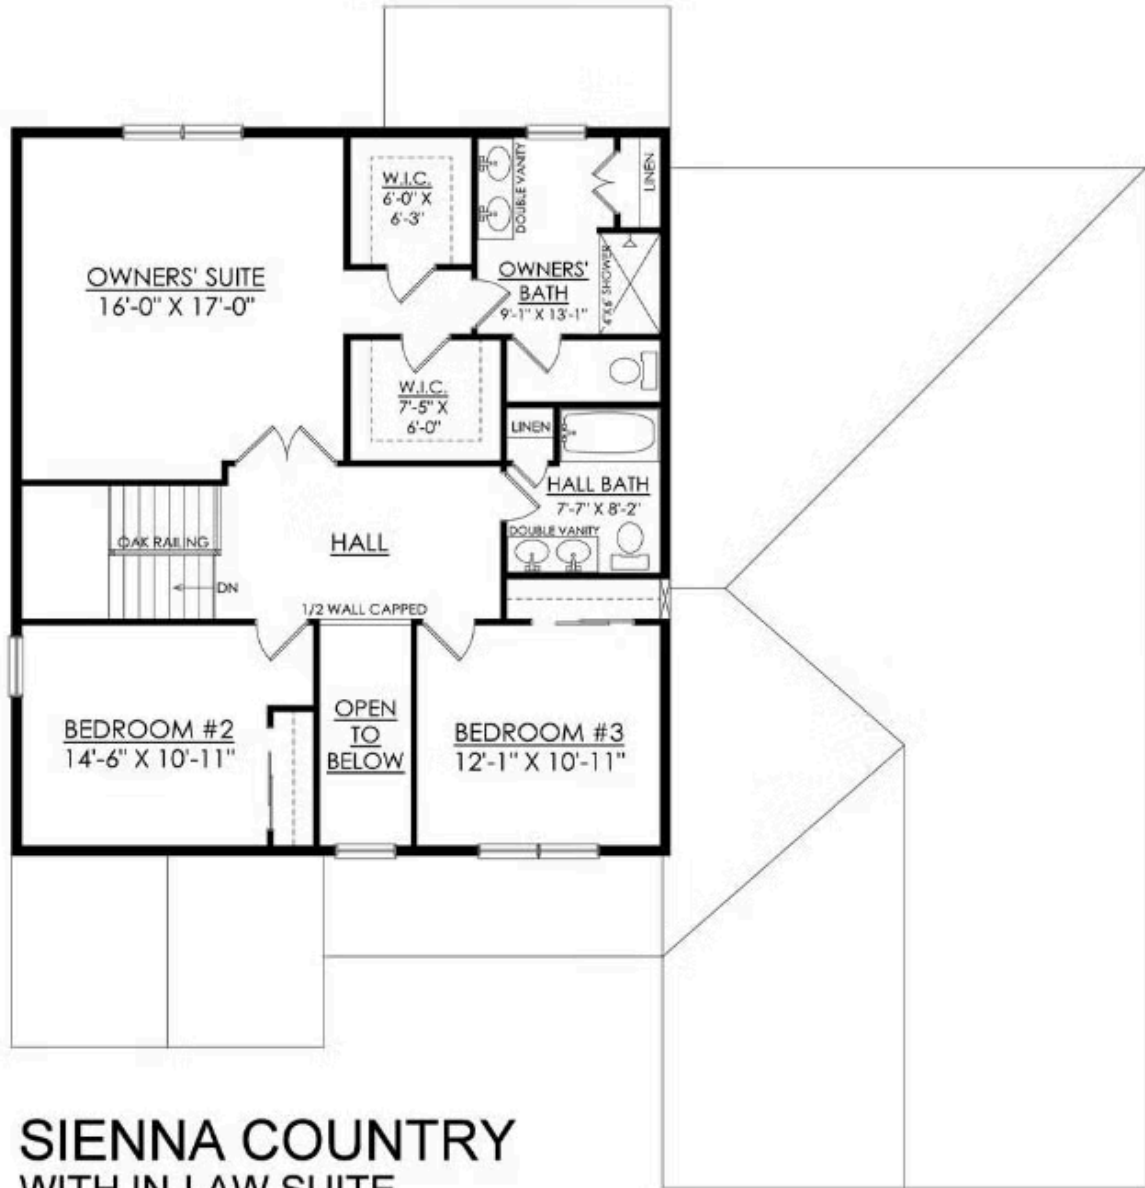

Sienna

Available in 6 Communities

PLAN DETAILS

- 4 Beds 2.5 Baths 2,828 Sq Ft
- 2 Story 2 Car Garage

Farmhouse Elevation

Live in luxury and style with the spacious Sienna, featuring an open-concept space that's designed for entertaining. The Kitchen boasts generous countertop space and a spacious island. Dine in elegance in the formal Dining Room or cozy Nook. The 2-Story Great Room features a relaxing fireplace, making it the perfect spot to unwind or host family and friends. The private Study, separated by double doors, provides a quiet place to work or learn from home when needed. Step into the first-floor Owners' Suite, complete with a sitting area and a private bath retreat. On the second floor, there are three additional bedrooms and a shared hall bath for the family. For added flexibility, this plan also features an optional 1st-floor In-Law Suite, which relocates the Owners' suite upstairs. Some images ... Read More at tuskeshomes.com

PLAN FEATURES

- 4 Bedrooms
- 2.5 Bathrooms
- 2-Car Garage
- Starting at 2,828 Square Feet
- Granite or Quartz Countertops
- GE Stainless Steel Range/Oven, Microwave, and Dishwasher
- 2-Story Great Room
- Private 1st Floor Owners' Suite
- Optional In-Law Suite to Relocate Primary Owners' Suite to 2nd Floor
- Study
- Mudroom
- 1st Floor Laundry Room

Sienna

Available in 6 Communities

Farmhouse Elevation

Country Elevation

Sienna

Available in 6 Communities

SIENNA COUNTRY WITH IN-LAW SUITE

1ST FLOOR PLAN

Sienna

Available in 6 Communities

SIENNA COUNTRY WITH IN-LAW SUITE

2ND FLOOR PLAN

Sienna

Available in 6 Communities

Sienna

Available in 6 Communities